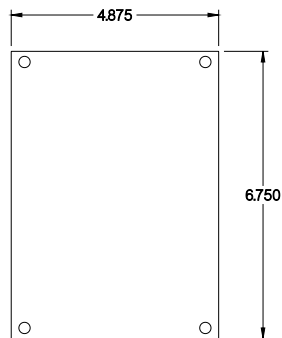

PART No. 1414N4PHG

for more information visit
www.hammfg.com

Data subject to change without notice

TOP VIEW

ISOMETRIC VIEW

BACK VIEW

LEFT SIDE VIEW

FRONT VIEW

RIGHT SIDE VIEW

INNER PANEL

BOTTOM VIEW