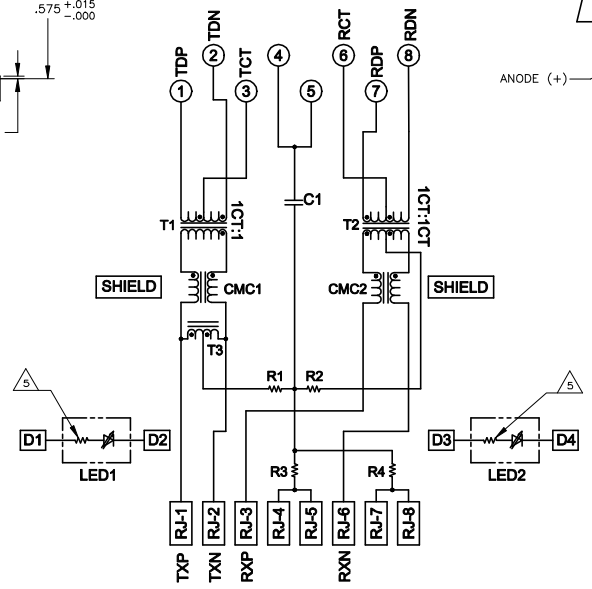

314P10 SERIES MAGNETIC CIRCUIT

C1=1000pF, 2kV CAPACITOR
R1-R4 = 75 OHMS, 1/16 W RESISTORS

1. **MATERIALS:**
   - HOUSING - THERMOPLASTIC PET POLYESTER FLAMMABILITY RATING UL 94V-0.
   - SHIELD - .010" THICK, C26800 BRASS PREPLATED WITH 30μINCH SEMI-BRIGHT NICKEL. SOLDER TABS POST DIPPED WITH 100μINCH MIN SAC SOLDER.
   - MOD JACK CONTACTS - 0.0157 x 0.018" PHOSPHOR BRONZE, 50μINCH MIN OVERALL NICKEL UNDERPLATE, WITH SELECT 50μINCH MIN HARD GOLD FINISH PLATE SOLDER TAILS WITH 100μINCH MIN MATTE TIN AND/OR SAC SOLDER DIP.
   - LIGHT EMITTING DIODE(LED) - DIFFUSED EPOXY LENS, .020" x .020" CARBON STEEL WIREFRAME LEADS PRE-PLATED WITH 80μINCH SILVER OVER 40μINCH NICKEL UNDERPLATE OVER 40μINCH COPPER UNDERPLATE. POST-PLATED WITH 100μINCH MIN MATTE TIN AND/OR SAC SOLDER DIP OR PURE TIN SOLDER DIP.
2. RJ45 JACK CAVITY CONFORMS TO FCC RULES AND REGULATIONS PART 68, SUB PART F.
3. **MAGNETICS**
   - -IMPEDANCE: 100 OHMS
   - -TURNS RATIO (CHIP.CABLE): TX = 1:1, RX = 1:1
   - -OPEN CIRCUIT INDUCTANCE (OCL): 350uH MIN @100kHz, 0.1VRMS, 8mADC BIAS FROM 0°C TO 70°C, TX AND RX
   - -PERFORMANCE @ 25°C:
     - INSERTION LOSS (IL): 1.1dB MAX FROM 0.5MHz TO 100MHz
     - RETURN LOSS (RL): 18dB MIN FROM 0.5MHz TO 30MHz
     - 18-20LOG(f/30)dB MIN FROM 30.1MHz TO 60MHz
     - 12dB MIN FROM 60.1MHz TO 80MHz
     - CROSSTALK ATTENUATION: 35dB MIN FROM 0.5MHz TO 40MHz
     - 33-20LOG(f/50)dB MIN FROM 40.1MHz TO 100MHz
   - COMMON MODE REJECTION RATIO (CMRR): 30dB MIN FROM 0.5MHz TO 100MHz
   - -ISOLATION VOLTAGE: 2250VDC (MAX) FOR 60 SECONDS WITH A RISE TIME OF 500V/SEC.
4. OPERATING TEMPERATURE: FROM 0°C TO +70°C.
5. THE 250 OHM LED RESISTORS ARE OPTIONAL, PLEASE SEE CHART FOR PRESENCE OR ABSENCE OF LED RESISTORS. IF THE LED WITHOUT 250 OHM RESISTORS, LED IS DRIVEN WITH CONSTANT CURRENT AT APPROX 20mA.
   - LED COLOR: DOMINANT WAVELENGTH (AD): GREEN 568 nm TYP @ IF=20mA
   - FORWARD VOLTAGE (VF): GREEN 2.2V TYP @ IF=20mA
   - DOMINANT WAVELENGTH (AD): YELLOW 588 nm TYP @ IF=20mA
   - FORWARD VOLTAGE (VF): YELLOW 2.1V TYP @ IF=20mA
   - IF THE LED WITH 250 OHM RESISTORS, LED IS DRIVEN WITH 5V VOLTAGE AND THE MAX OPERATING CURRENT IS 20mA.
   - LED COLOR : DOMINANT WAVELENGTH (AD): GREEN 568 nm TYP @ VF=5V
   - FORWARD CURRENT (IF): GREEN 12 mA TYP @ VF=5V
   - DOMINANT WAVELENGTH (AD): YELLOW 588 nm TYP @ VF=5V
6. INDICATED CONNECTIONS ARE FOR NIC CONFIGURATION. THE MAGNETICS ARE ASYMMETRICAL, AND DO NOT SUPPORT AUTO-MDI/MDIX.
7. TRP CONNECTOR LOGO, PART NUMBER, DATE CODE, COUNTRY OF ORIGIN AND AGENCY APPROVAL MARKING IN APPROXIMATE LOCATION SHOWN.
8. THESE PARTS ARE RECOMMENDED FOR WAVE SOLDERING PROCESS, PREHEAT TEMPERATURE IS 120°C TO 160°C, 120 SECONDS TO 180 SECONDS, PEAK SOLDERING TEMPERATURE IS 260 °C MAX, 10 SECONDS MAX.
9. OBsolete PARTS: OBsolete CIS STREAMLINING PER D.RENAUD/D.SINISI

GREEN	NO	YELLOW	NO	5-6605301-8
GREEN	NO	GREEN	NO	5-6605301-7
GREEN	YES	YELLOW	YES	5-6605301-1
LED1	250 OHMS RESISTOR	LED2	250 OHMS RESISTOR	PART NUMBER