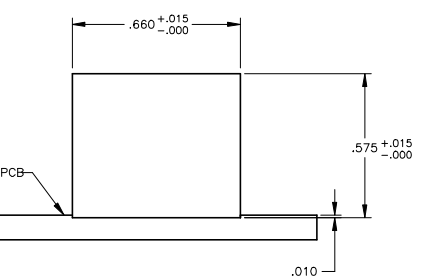

THIS DRAWING AND THE SUBJECT MATTER SHOWN THEREON ARE CONFIDENTIAL AND THE PROPERTY OF BEL/STEWART/TRP CONNECTOR AND SHALL NOT BE REPRODUCED, COPIED, OR USED IN ANY MANNER WITHOUT THE WRITTEN CONSENT OF TRP CONNECTOR.

PRODUCT MAY BE PROTECTED BY ONE OR MORE OF THE FOLLOWING US PATENTS:
5736910 5939955 6425781 6428361 6554638 6840817 7123117
7429195 7717749 7808751 6217391 6149050 7924130

REVISIONS				
REV	DATE	DESCRIPTION	BY	APP'D
F		EC-1411035 COMPANY LOGO CHANGE	23DEC2014	ST

MECHANICAL:

Suggested Panel Cutout