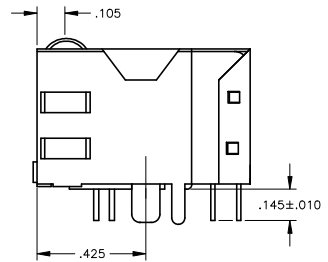

Pin Designations