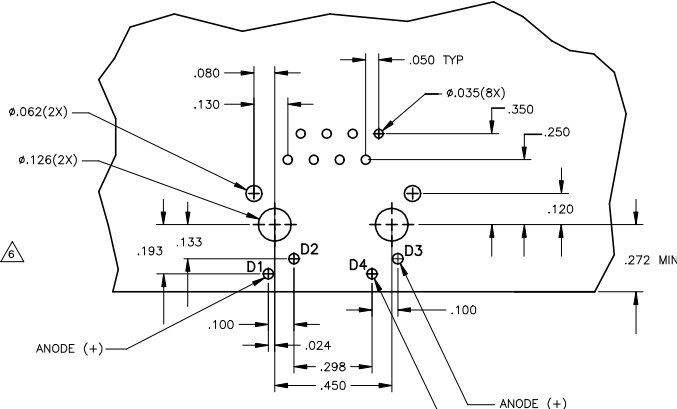

Suggested PCB Layout (Component Side)