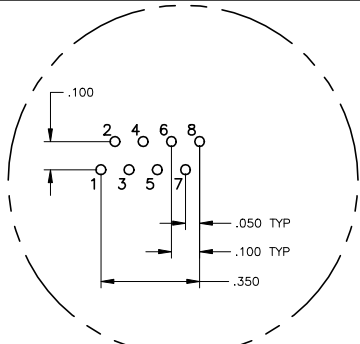

Pin Designations