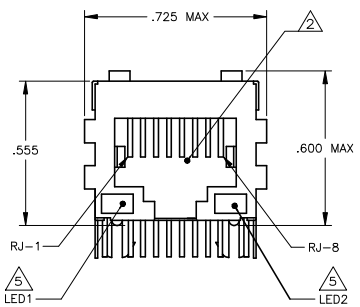

THIS DRAWING AND THE SUBJECT MATTER SHOWN THEREON ARE CONFIDENTIAL AND THE PROPERTY OF BEL/STEWART/TRP CONNECTOR AND SHALL NOT BE REPRODUCED, COPIED, OR USED IN ANY MANNER WITHOUT THE WRITTEN CONSENT OF TRP CONNECTOR.

PRODUCT MAY BE PROTECTED BY ONE OR MORE OF THE FOLLOWING US PATENTS:
5736910 5939955 6425781 6428361 6554638 6840817 7123117
7429195 7717749 7808751 6217391 6149050 7924130

REVISIONS				
REV	DATE	DESCRIPTION	BY	APP'D
F		EC-1411035 COMPANY LOGO CHANGE	23DEC2014	ST

MECHANICAL:

Suggested Panel Cutout