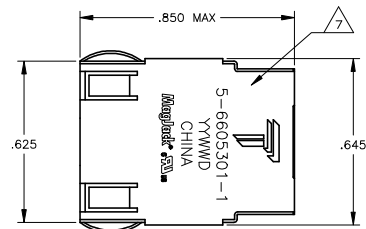

THIS DRAWING AND THE SUBJECT MATTER SHOWN THEREON ARE CONFIDENTIAL AND THE PROPERTY OF BEL/STEWART/TRP CONNECTOR AND SHALL NOT BE REPRODUCED, COPIED, OR USED IN ANY MANNER WITHOUT THE WRITTEN CONSENT OF TRP CONNECTOR.

PRODUCT MAY BE PROTECTED BY ONE OR MORE OF THE FOLLOWING US PATENTS:
5736910 5939955 6425781 6428361 6554638 6840817 7123117
7429195 7717749 7808751 6217391 6149050 7924130

REVISIONS				
REV	DATE	DESCRIPTION	BY	APP'D
F		EC-1411035 COMPANY LOGO CHANGE	23DEC2014	ST

MECHANICAL:

Suggested Panel Cutout